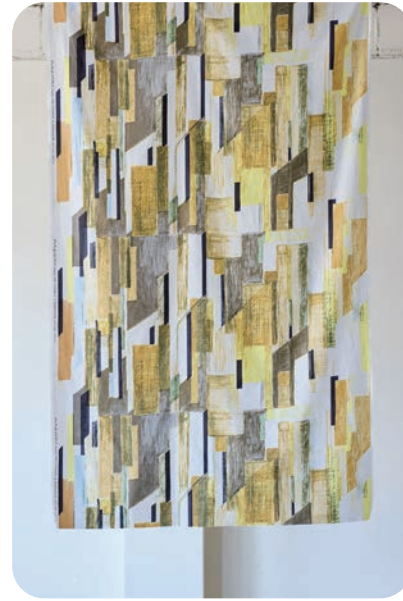

KESHIKI
design by YUMI YOSHIMOTO

Window

Highway

Office street

Athletic park

KESHIKI
design by YUMI YOSHIMOTO

[EKX-4500-1] Window

綿麻ビエラ cotton 70% linen30%
110X12M 半折 ¥1,700/m (¥1870 税込)

A

B

C

D

[EKX-4700-1] Office street

綿ビエラ cotton 100%
110X12M 半折 ¥1,500/m (¥1650 税込)

A

B