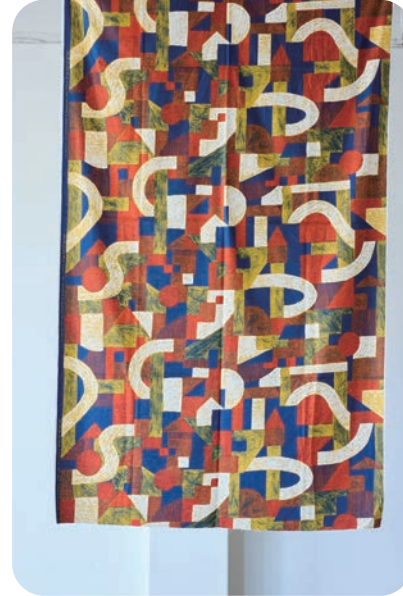

[EKX-4700-2] Athletic park

綿ビエラ cotton 100%
110X12M 半折 ¥1,500/m (¥1650 税込)