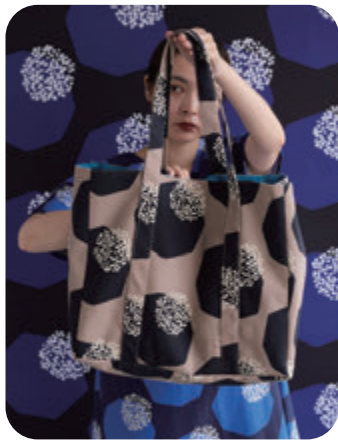

echino
Framework

live

EKX-98180 D/#80A-D

Cotton 80%/Linen 20% Canvas

110cm x 12m 上代¥2500/¥2750税込

wave

EKX-98180 D/#81A-D

Cotton 80%/Linen 20% Canvas

110cm x 12m 上代¥2500/¥2750税込

kajitsu

EKX-98180 D/#81A-D

Cotton 80%/Linen 20% Canvas

110cm x 12m 上代¥2500/¥2750税込

pre
order

echino Framework

受注期間 ~2026/07/31 Place order: End of July 2026